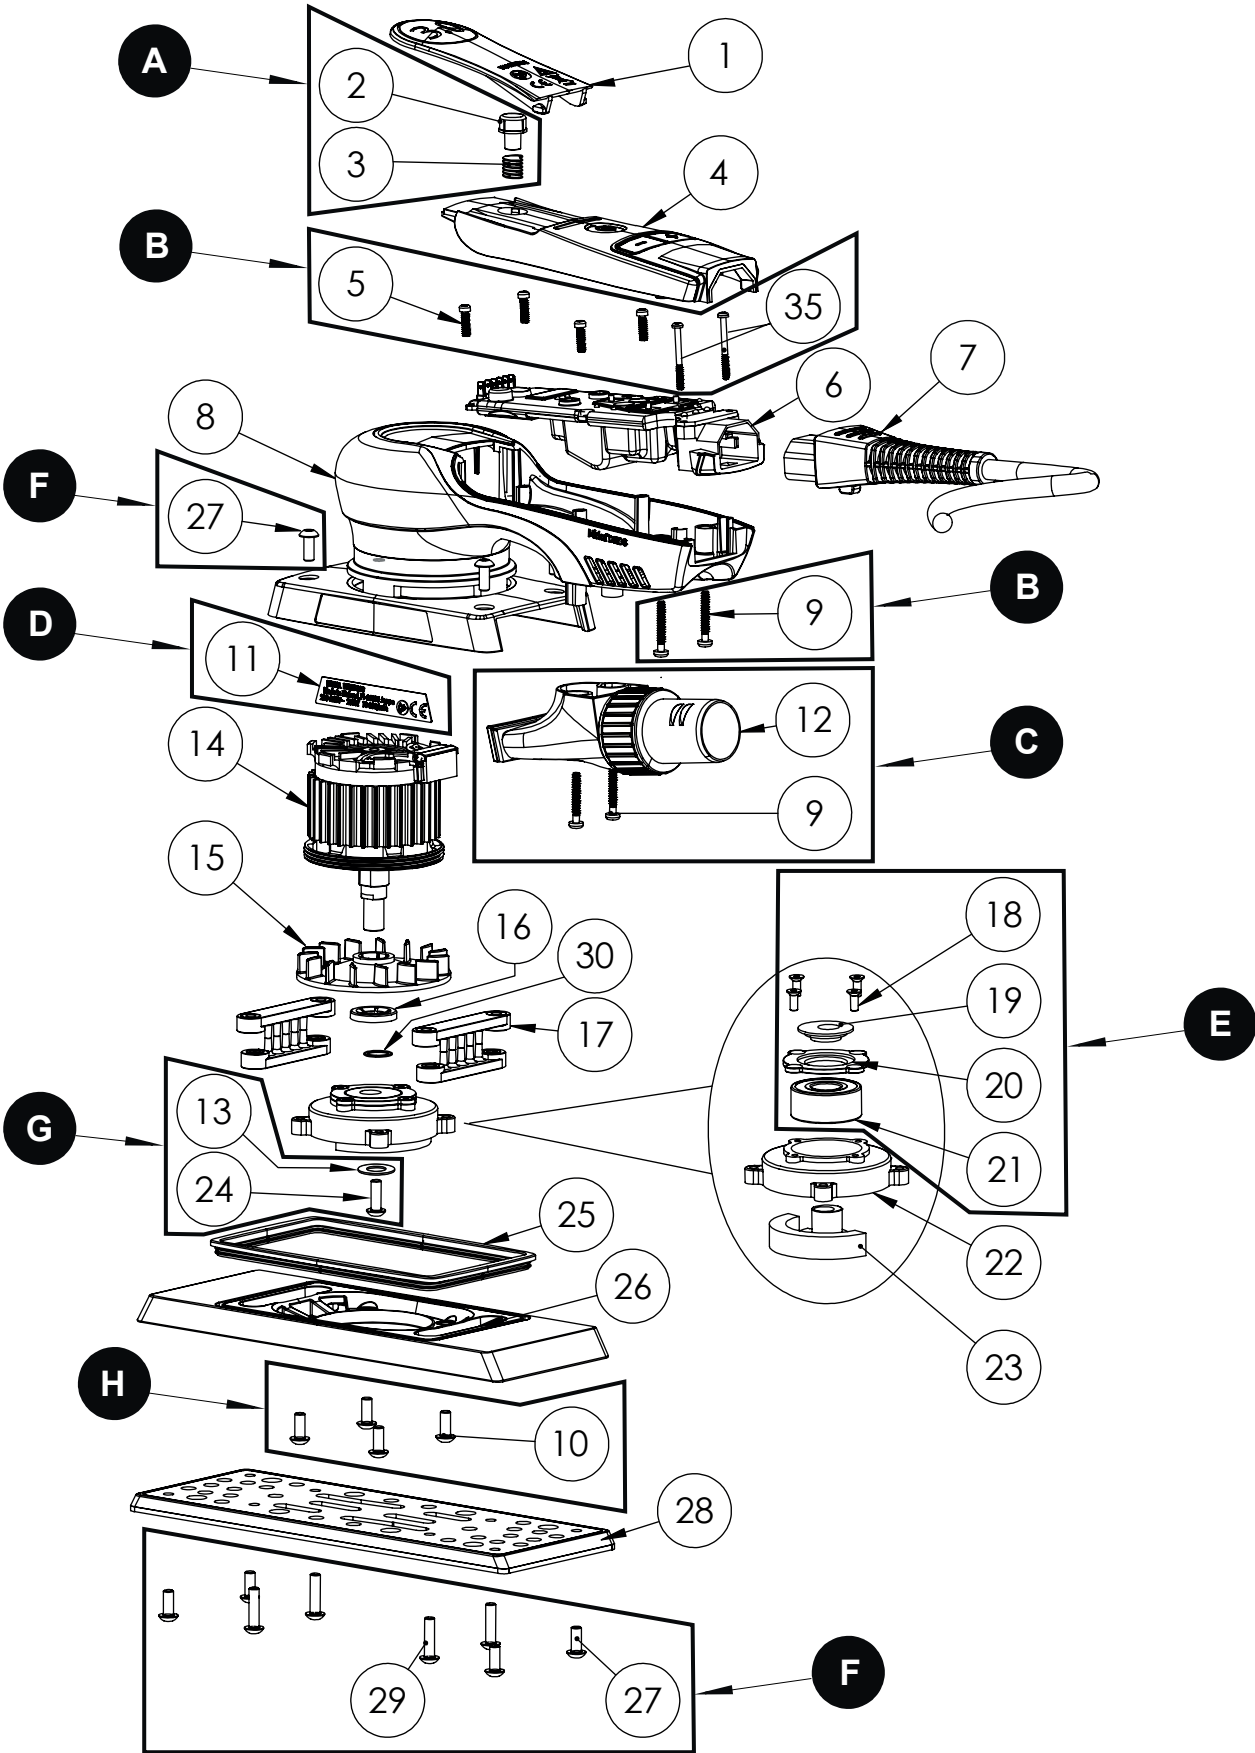

Exploded view of DEOS 70 x 198 mm & 81 x 133 mm (100–120 V)

Updated 13.10.2017

## DEOS Spare part kits (100-120V)

Electrical tool must be serviced by a qualified repair person and in accordance with national requirements.

**Note!** Repairs done by non-authorized repairer will breach the Mirka warranty

Mirka code	Item	Description	Kit	Qty	Tightening torque
<b>MIE6520211</b>		<b>Start Button Kit</b>			
	2	Start Button	A	1	
	3	Start Button Spring		1	
<b>MIE6520511</b>		<b>Screw Kit</b>			
	5	Screws	B	4	0,6 Nm
	9	Screws		2	1,4 Nm
	35	Screws		2	0,6 Nm
<b>MIE3321211</b>		<b>Swivel Exhaust Kit</b>			
	9	Screws	C	2	1,5 Nm
	12	Swivel Exhaust Assembly		1	
<b>MIE3321111US</b>		<b>Type Label Kit 110 V</b>			
	11	Type Label 383	D	10	
	11	Type Label 353		10	
<b>MIE3321811</b>		<b>Bearing Kit</b>			
	18	Screws		4	
	19	Dust Shield	E	1	
	20	Bearing Flange		1	
	21	Ball Bearing		1	
<b>MIE3322711</b>		<b>Pad Screw Kit</b>			
	27	Screws	F	8	
	29	Screws		4	
<b>MIE3322411</b>		<b>Balancing Housing Screw Kit</b>			
	13	Washer	G	1	
	24	Screw		1	
<b>MIE3321011</b>		<b>Backing Plate Screw Kit</b>			
	10	Screws	H	4	

Separate spare parts on next page.