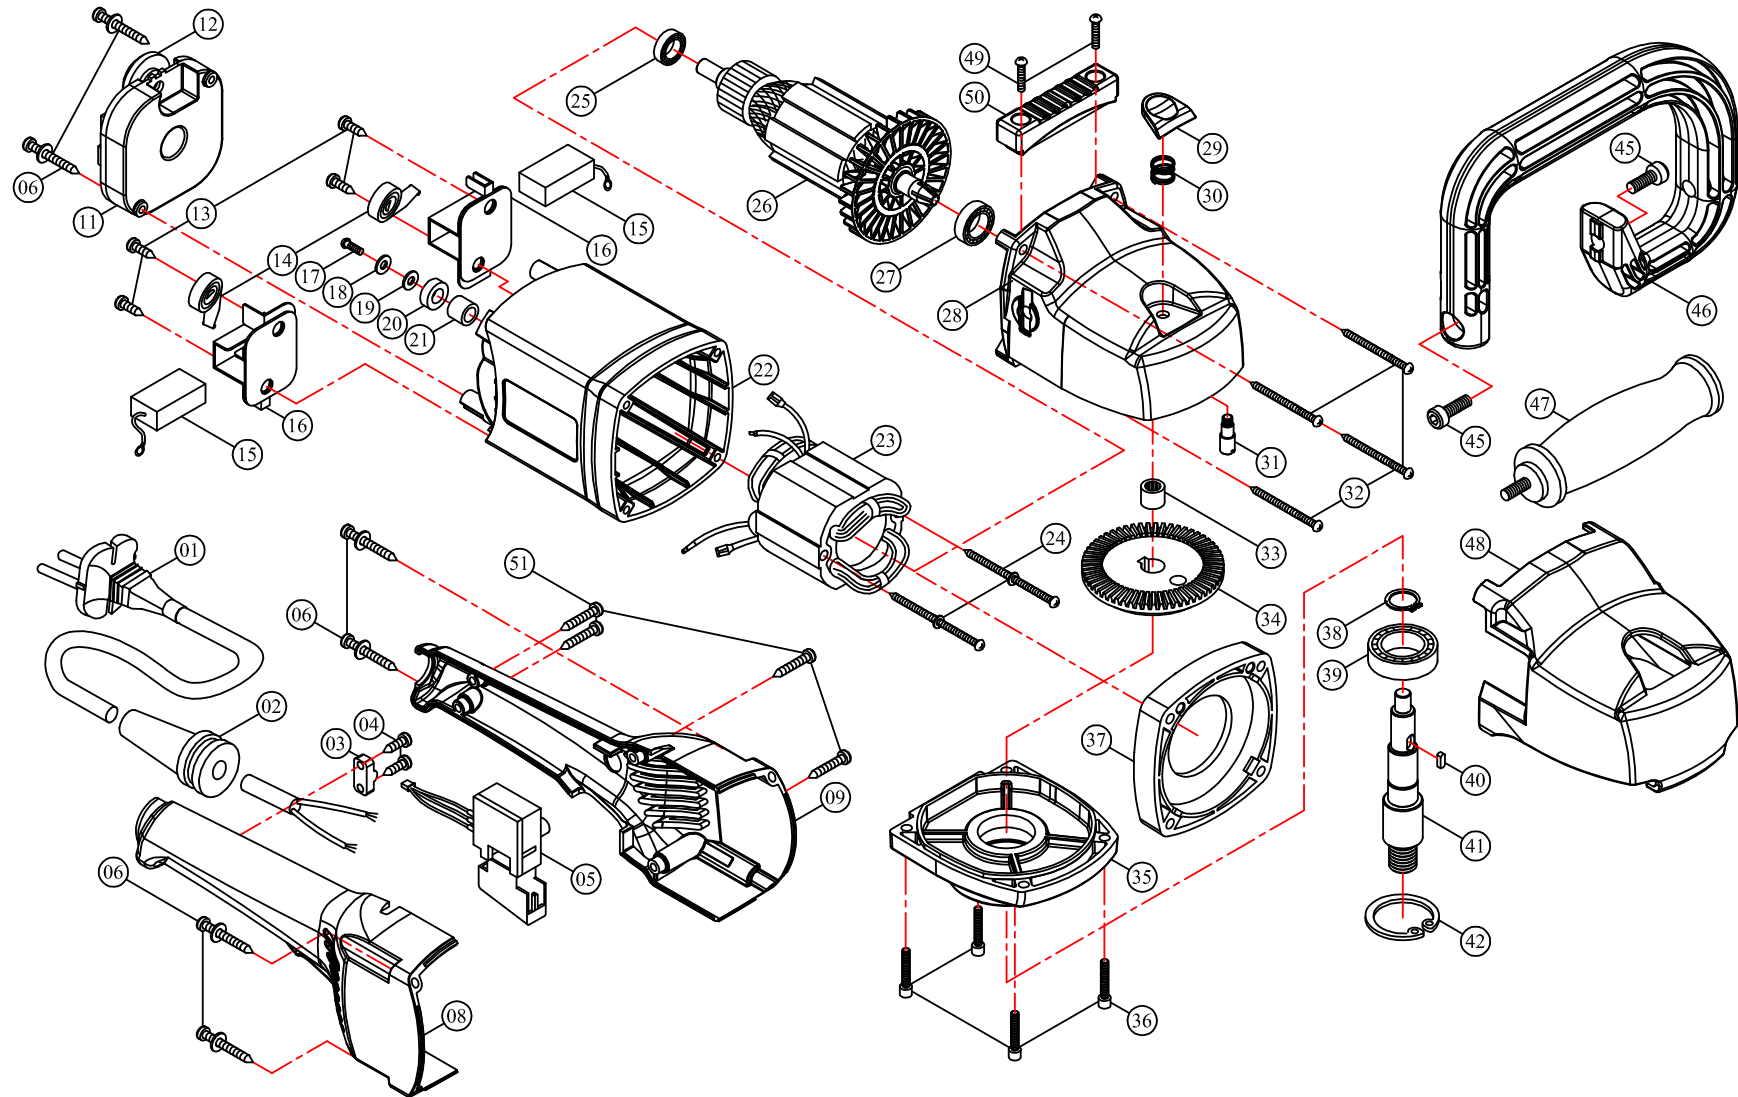

Exploded view for Polisher 1524

Updated 11.08.2017

PS 1524 Spare parts

Item	Mirka code	Description	QTY
1	8991401011	Power Supply Cable 1.0x2Cx3M	1
2		Cord Armor	1
3		Cable Clip	1
4		Screw M4 x 14	2
5	8991400511	Switch	1
6	8991400611	Screw M4 x 30	6
7	8991400711	Screw M4 x 20	4
8	8991400811	Right Handle Cover	1
9	8991400911	Left Handle Cover	1
11	8991401111	Electronics Unit 230V	1
11		Electronics Unit 110V	1
12	8991401211	Thumb Wheel	1
13	8991401711	Screw M4 x 10	4
14	8991421411	Brush Spring Kit	2
15	8991421511	Carbon Brush 7 x 11 x 17 +33L+FLDNBI-110	2
16	8991401611	Carbon Brush Holder	2
17	8991401711	Screw M4 x 10	1
18	8991401811	Flat Washer $\varphi 4 \times \varphi 10 \times 1$	1
19	8991401911	Plastic Washer $\varphi 4 \times \varphi 11 \times 1$	1
20	8991402011	Pickup Magnet $\varphi 8 \times \varphi 15 \times 5$	1
21	8991402111	Spacer $\varphi 8 \times \varphi 12 \times 10.5$	1
22	8991402211	Motor Housing	1
23	8991402311	Stator 230V	1
23		Stator 110V	1
24		Screw M5 x 60	2
25	8991402511	Ball Bearing 608 2RU	1

Item	Mirka code	Description	QTY
26	8991402611	Armature 230V M1.25 x 6T	1
26		Armature 110V M1.25 x 6T	1
27		Ball Bearing 6001-2RS	1
28	8991402811	Gear Case	1
29	8991402911	Spindle Lock Button	1
30	8991403011	Spring $\varphi 0.9 \times \varphi 10 \times \varphi 11.8 \times 4T \times 13.5L$	1
31	8991403111	Spindle Lock	1
32		Screw M5 x 40	4
33	8991403311	Needle Bearing HK 0810	1
34	8991403411	Bevel Gear M1.25 x 67T	1
35	8991403511	Gear Plate	1
36		Socket Cap Screw M5 x 25	4
37		Fan Shroud	1
38		Internal Circlip S-15	1
39	8991403911	Ball Bearing 6202-2RS	1
40		Parallel Key 5 x 5 x 10	1
41	8991404111	Spindle	1
42		External Circlip R-35	1
	8991424611	Bail Handle Kit	
45		Socket Cap Screw M8 x 20	2
46		Bail Handle	1
47		Side Handle	1
48	8991404811	Gearbox Cover	1
49		Screw M5 x 15	2
50		Motor Rest	1