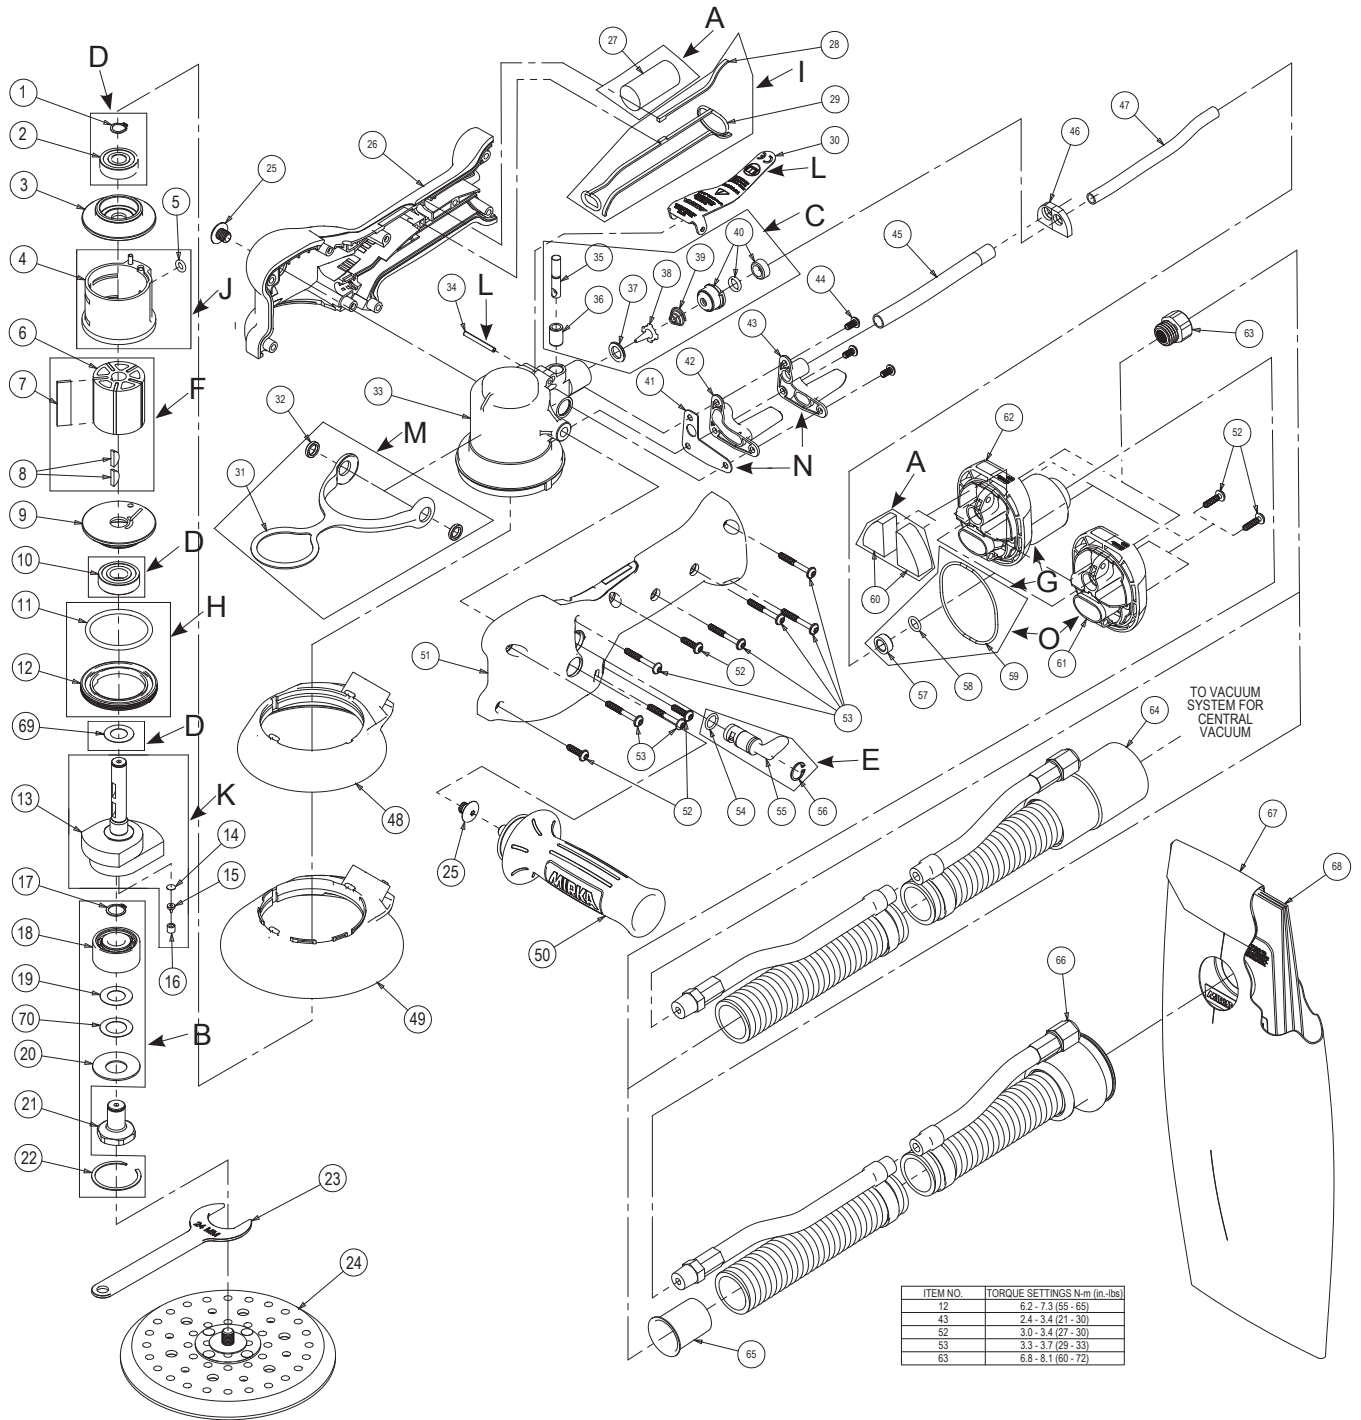

Exploded view of ROS2, 125 mm & 150 mm

Updated 14.02.2019

ITEM NO.	TORQUE SETTINGS N-m (in.-lbs)
12	6.2 - 7.3 (55 - 65)
43	2.4 - 3.4 (21 - 30)
52	3.0 - 3.4 (27 - 30)
53	3.3 - 3.7 (29 - 33)
63	6.8 - 8.1 (60 - 72)

ROS2 125/150 mm Kits

Mirka code	Item	Description	Kit	Part No	QTY
8994026011		Muffler Kit		MPA2214	
	27	Muffler Insert	A	MPA0032	1
	60	Muffler (NV & CV Machines)		MPA0776	2
8994021811		ROS2 Spindle Bearing Kit		MPA2186	
	17	Retaining Ring		MPA0090	1
	18	Double Row Bearing		MPA0751	1
	19	Spacer	B	MPA1767	1
	20	Belleville Washer		MPA1024	1
	22	Retaining Ring		MPA1025	1
	70	TwoHand Spindle Bearing Dust Shield		MPA2540	1
8994024011		Air Inlet Kit		MPA2216	
	35	Valve Stem Assembly		MPA0655	1
	36	Valve Sleeve		MPA0015	1
	37	Valve Seat	C	MPA0009	1
	38	Valve		MPA0007	1
	39	Valve Spring		MPA0014	1
	40	Airline Seal Assembly		MPA0730	1
8993019811		Endplate Bearing Kit		MPA0799	
	1	Retaining Ring		MPA0040	1
	2	Bearing	D	MPA0021	1
	10	Bearing		MPA0019	1
	69	Front Bearing Dust Shield		MPA2541	1
8994025511		Speed Valve Kit		MPA2218	
	54	O-Ring	E	MPA0043	1
	55	Speed Valve		MPB0183	1
	56	Retaining Ring		MPA0039	1
8994020611		Rotor, Vanes And Key Kit		MPA2220	
	6	Rotor	F	MPB0118	1
	7	Vane		MPA0445	5
	8	Key		MPA0041	2
8994026711		Vacuum Endcap Kit		MPA2222	
	57	Inlet Captive Ring		MPA0510	1
	58	O-Ring	G	MPA0509	1
	59	O-Ring (NV & CV Machines)		MPA0628	1
	62	Inlet/Exhaust End Cap Assembly (DB & CV Machines)		MPA1294	1
8993007911		Lock Ring And O-Ring Kit		MPA0993	
	11	O-Ring	H	MPA0045	1
	12	Lock Ring		MPA0001	1
8994012911		Motor Housing Seal Kit		MPA2531	
	28	Top Housing Seal	I	MPA1218	1
	29	Motor Housing Seal		MPB0290	1
8994020411		Cylinder And O-Ring Kit		MPA2593	
	4	Cylinder Assembly	J	MPA0441	1
	5	O-Ring		MPA0042	1
8994551311		Shaft Balancer 125 mm/5,0 Kit		MPA2505	
	13	125 x 5.0 mm (5 x 3/16 In.) Orbit Shaft Balancer		MPB0207	1
	14	Filter	K	MPA0122	1
	15	Check Valve		MPA0121	1
	16	Retainer		MPA0120	1