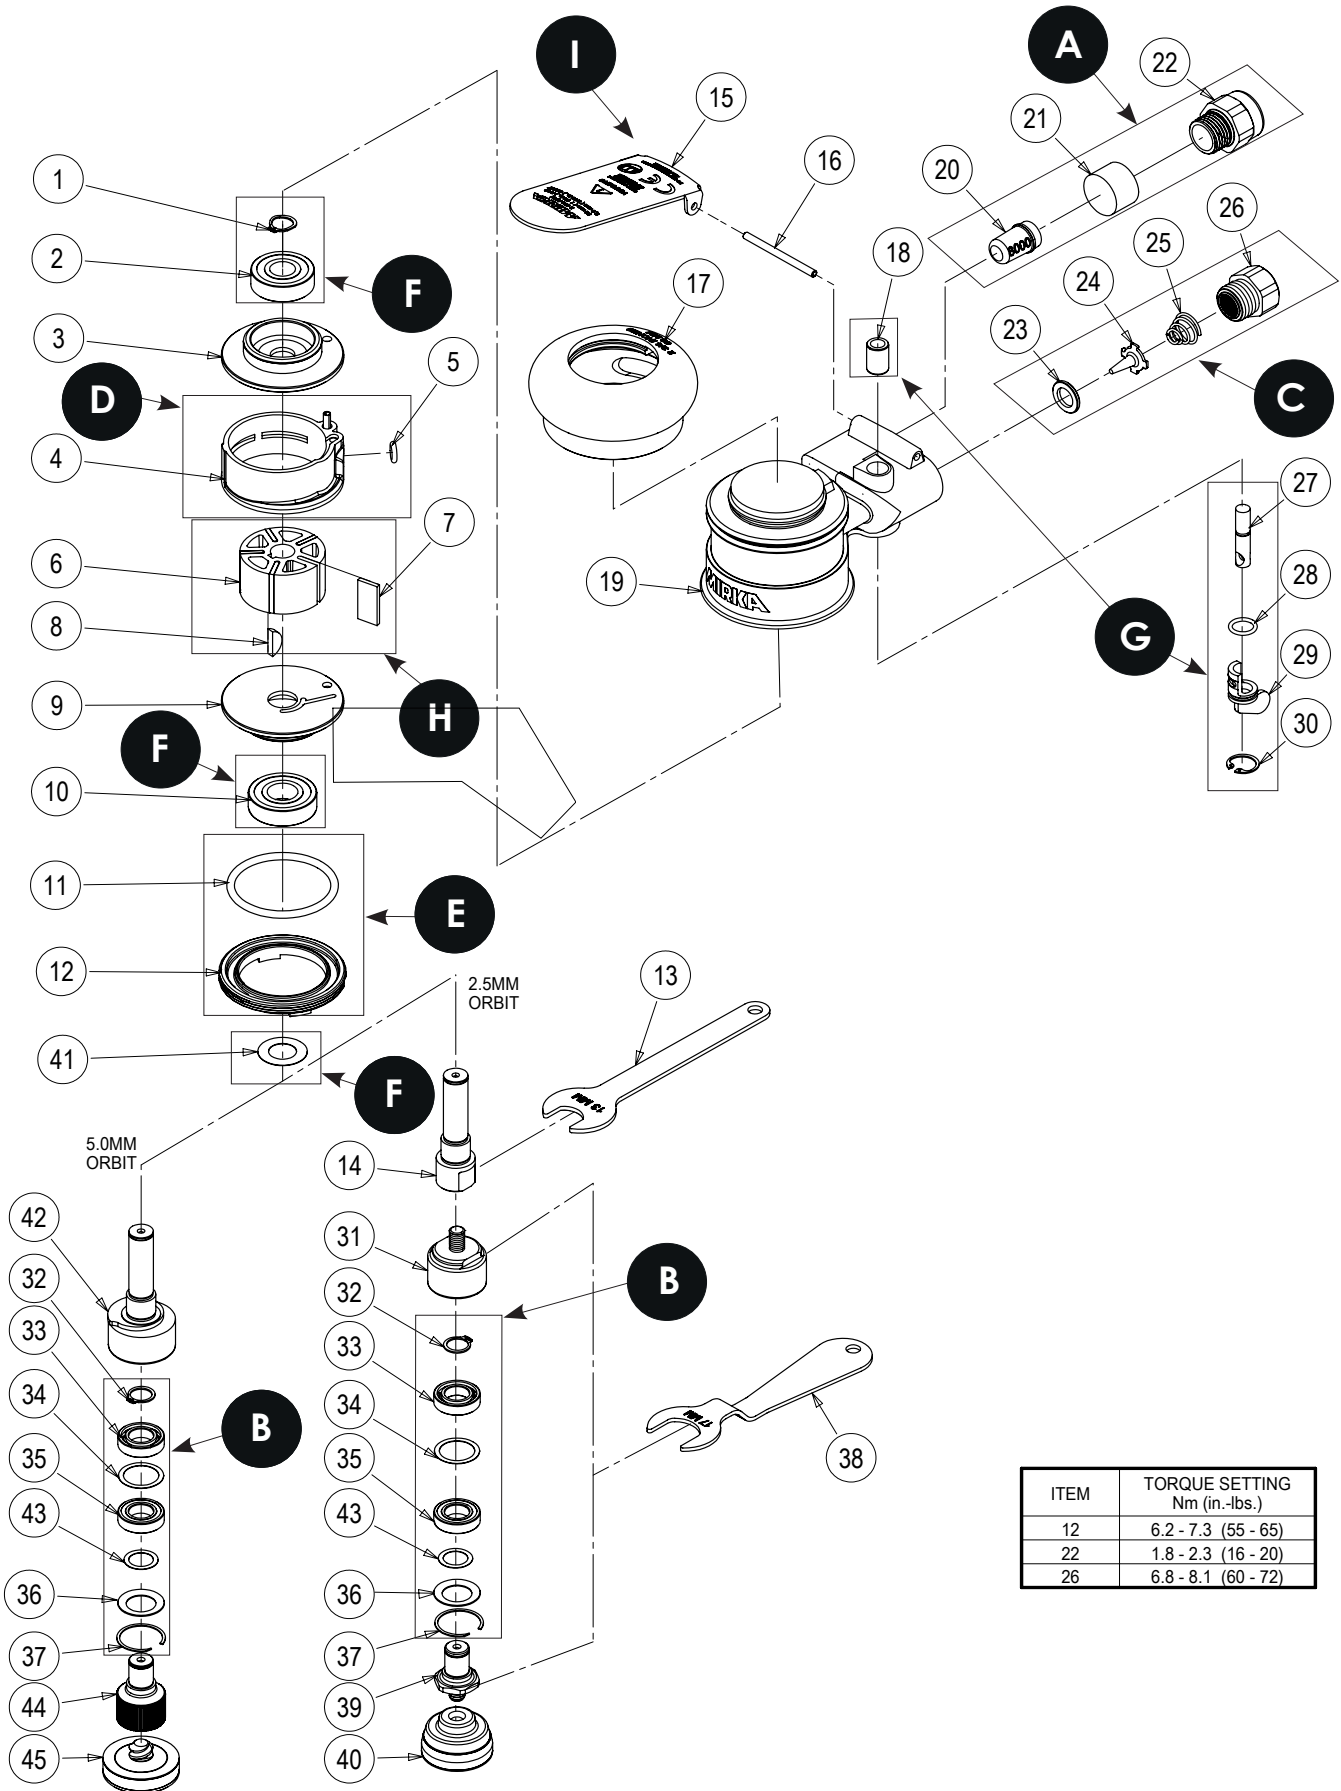

Exploded view of ROS 150NV, 32 mm & 125NV, 32/34 mm

Updated 04.12.2019

ITEM	TORQUE SETTING Nm (in.-lbs.)
12	6.2 - 7.3 (55 - 65)
22	1.8 - 2.3 (16 - 20)
26	6.8 - 8.1 (60 - 72)

ROS 150NV, 32 mm & 125NV, 32/34mm Spare Part kits

Mirka Code	Item Description	Kit	Part No	QTY
8993017111	Muffler kit 8 000 rpm		MPA0803	
	20 Internal Muffler	A	MPA1979	1
	21 Muffler Insert		MPA0068	1
	22 Muffler Housing		MPA0166	1
8993019511	Spindle Bearing kit		MPA0804	
32 Retaining Ring	B	MPA0107	1	
33 Bearing - No Seals/Shields		MPA0149	1	
34 Spacer		MPA0199	1	
35 Bearing - No Seals/Shields		MPA0150	1	
36 Belleville Washer		MPA0109	1	
37 Retaining Ring		MPA0119	1	
43 Shim for ROS 32 mm		MPA0108	1	
8993018811	Air Inlet kit		MPA0798	
	23 Valve Seat	C	MPA0009	1
	24 Valve		MPA0007	1
	25 Valve Spring		MPA0014	1
	26 Inlet Bushing Assembly 1/4-18 npt		MPA0013	1
8993009211	Cylinder and O-Ring kit			MPA0994
4 Cylinder Assembly	D	MPA0005	1	
5 O-Ring 5x2.0mm		MPA0042	1	
8993007911	Lock Ring & O-Ring kit		MPA0993	
	11 O-Ring 39.4mm x 3.1mm	E	MPA0045	1
	12 Lock Ring		MPA0001	1
8993019811	Endplate Bearing kit			MPA0799
1 External Retaining Ring	F	MPA0040	1	
2 Bearing 10x26x8mm - 2 Shields		MPA0021	1	
10 Bearing 12x28x8mm - 2 Shields		MPA0019	1	
41 Front Bearing Dust Shield		MPA2541	1	
8993019011	Speed Valve kit		MPA0800	
	18 Valve Sleeve	G	MPA0015	1
	27 Valve Stem Assembly		MPA0008	1
	28 O-Ring 9x1.5mm		MPA0043	1
	29 Speed Control		MPB0014	1
	30 Internal Retaining Ring		MPA0039	1
8993017711	Rotor, Vanes and Key kit			MPA0801
	6 Rotor	H	MPB0005	1
	7 Vane		MPA0010	5
	8 Woodruff Key 3x13mm		MPA0041	1
8992410911	Lever kit Orbit 2,5 mm			MPA1731
15 Lever for 8000 rpm Orbit 2,5 mm	I	MPA0702	1	
16 Lever Spring Pin		MPA0031	1	
8992411011	Lever kit Orbit 5,0 mm		MPA3107	
	15 Lever for 8000 rpm 5,0 mm	I	MPA2599	1
	16 Lever Spring Pin		MPA0031	1